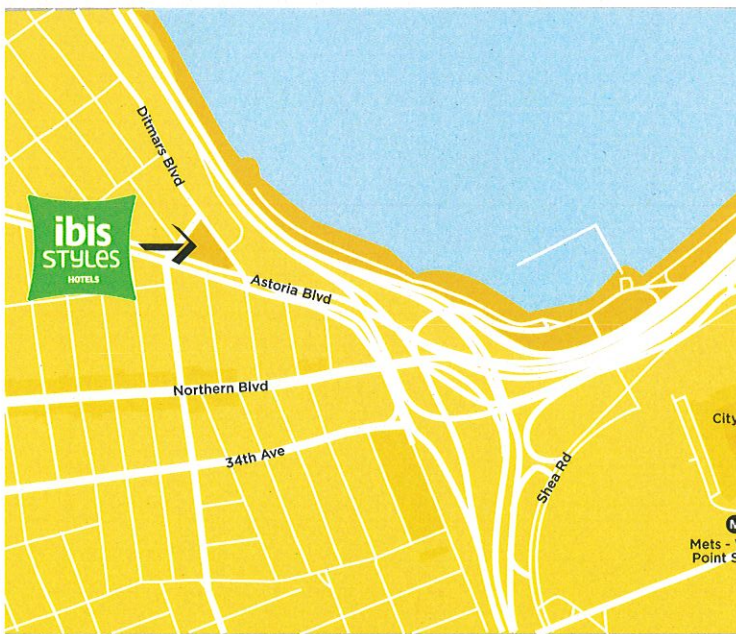

## CONVENIENT LOCATION AT LAGUARDIA AIRPORT

Close to the heart of New York City, the stylish ibis Styles New York LaGuardia Airport is the perfect place for business and play. With its creative design inspired by the New York Subway, this property will be sure to provide you with a unique experience. And if you are a sports fan, you will appreciate the easy access to Citi Field and Flushing Meadows' USTA Billie Jean King Tennis Facility.